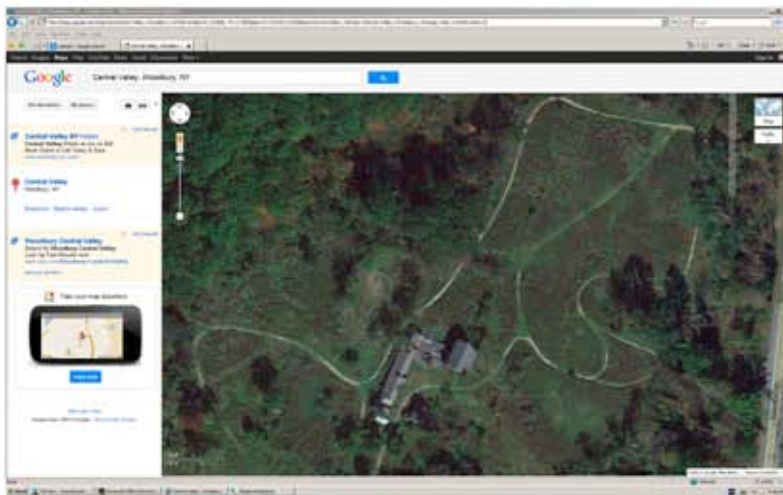

My attacker's jacket had hood similar to left below, but pattern was more like photo at right except warmer colors and somewhat more sparse design.

I was attacked!

I was attacked on Smith Clove Road, Central Valley, NY 10/01/2012 at about 6:15 pm. **\$1,000** reward offered. More info at: www.ViolenceAgainstCyclists.ORG

Below left is a motorcycle similar to one of my attackers which I have been assured could be used off-road by an idiot.

Above right is from a YouTube video shot in Woodbury Commons parking lot showing mirrors similar to what I saw with the mortorcyclist's handlebar and throttle in my lap

\$1,000 Reward

Possible illegal off-road motorcycle course about 200 yrds from where I was attacked

Below two maps show possible encroachment on West Point property by neighboring development as-built.

At right is Bob Fugett trying to present this information to the Town of Woodbury Town Board